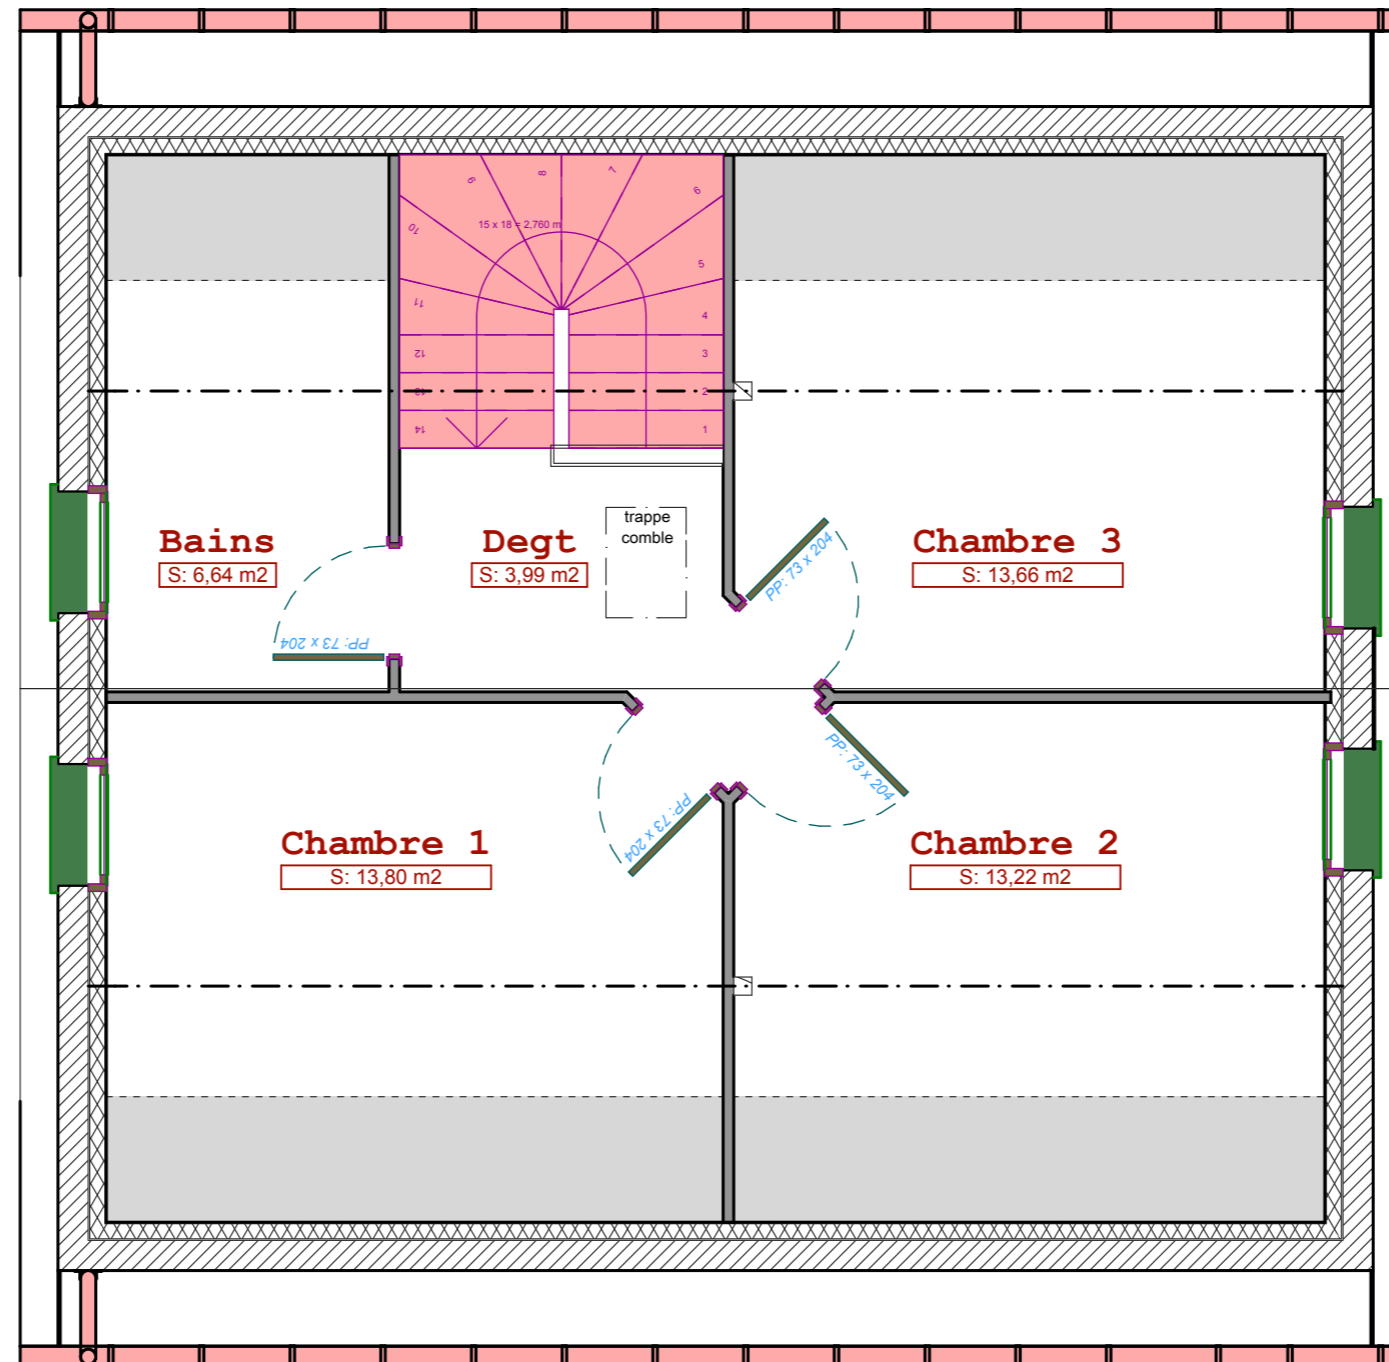

Surface au sol=51,31m²
Surface habitable=39,90m²

**MODELE TYPE
LUCINE**

Etage

1:50

30/04/2014